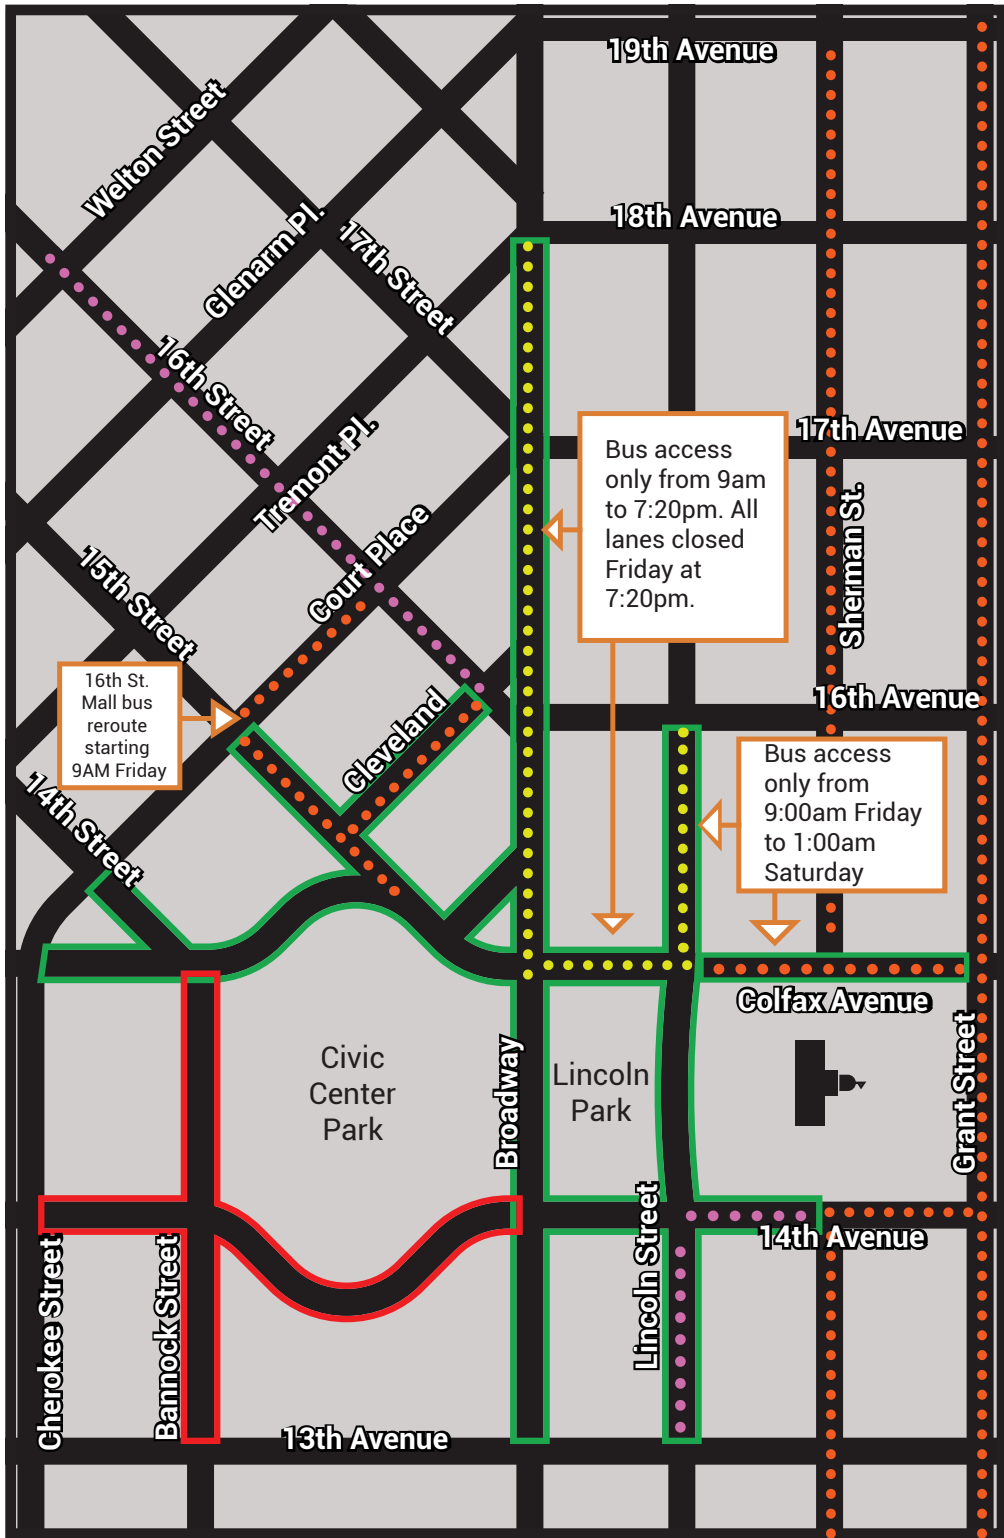

RTD CLOSINGS

	Thursday 12:00am closure
	Friday 9:00am closure
	Local access only
	Bus access only
	Bus/local access only